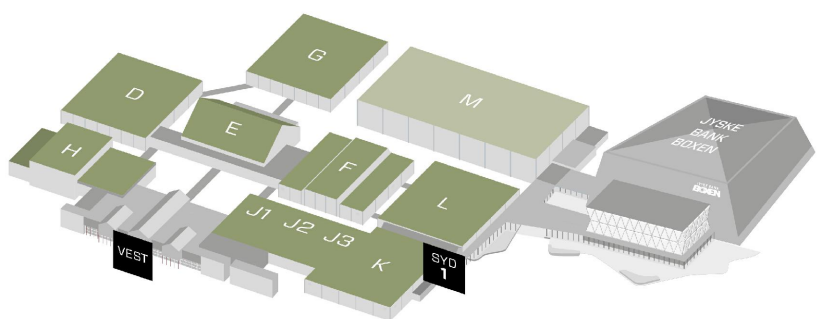

PORT
H: 298 cm.
B: 298 cm.

PORT
H: 450 cm.
B: 398 cm.

- K8300 GREENHOUSE - NATURE TO PEOPLE**
- * K8300 GASA GROUP
 - * K8300 JEBJERG GARTNERI
 - * K8301 GARTNERIET THORUPLUND
 - * K8302 JEBJERG GARTNERI
 - * K8303 GARTNERIET PKM
 - * K8304 DANROSES
 - * K8305 GARTNERIET SVEND NIELSEN
 - * K8306 ELVIRA PLANTS
 - * K8307 GARTNERIET TVILLINGEGAARDEN
 - * K8308 LØVEL GARTNERI
 - * K8309 GARTNERIET LAMMEHAVE
 - * K8310 HEJLSVIG GARTNERI
 - * K8311 GARTNERIET PEDERSEN
 - * K8312 FELDBORG GROWERS
 - * K8313 BYGROWERS
 - * K8314 SCHROLL FLOWERS
 - * K8315 BIOSUND

HALL D: INTERIOR & LIFESTYLE
HALL E: TASTE
HALL F: INTERIOR ONE
HALL G: DINING
HALL H: INTERIOR & LIFESTYLE + FASHION

HALL J1+J2: INTERIOR & LIFESTYLE
HALL J3: INTERIOR + SOUVENIRS & GIFTS
HALL K: LIVING & GARDEN
HALL L: INTERIOR & LIGHTING
HALL M: EVENT

18. AUGUST - 21. AUGUST 2022

FORMLAND
 NORDIC DESIGN COMMUNITY AUTUMN 22

MCH

HALL K
 LIVING & GARDEN

Målforhold : 1 : 300
 Revideret : 11.08.22
 Tegn. af : PWT