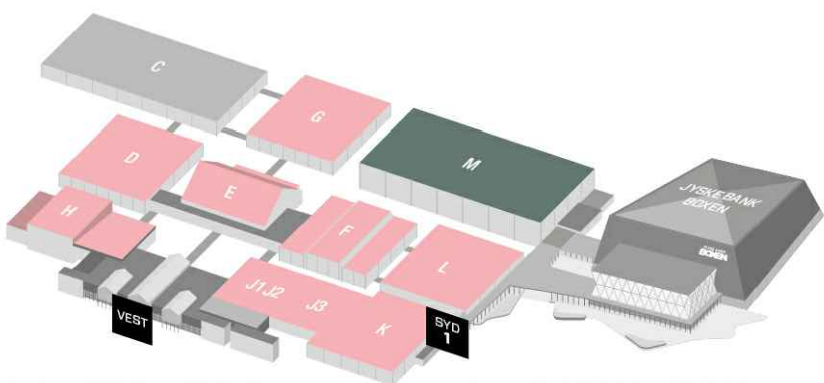

PORT
 H: 450 cm.
 B: 398 cm.

K-8300 GREENHOUSE - NATURE TO PEOPLE

- K-8301: DANROSES ApS
- K-8302: TINGDAL
- K-8303: ELVIRA PLANTS
- K-8304: GARTNERIET PKM
- K-8305: GARTNERIET THORUPLUND A/S
- K-8306: HAWAII GARTNERIET
- K-8307: FELDBORG GROWERS A/S
- K-8308: BYGROWERS A/S
- K-8309: GARTNERIET LUNDAGER A/S
- K-8310: GARTNERIET KNOPPEN
- K-8311: TIMMERMANN COLLECTION
- K-8312: JEBJERG GARTNERI
- K-8315: GARTNER SVEND NIELSEN
- K-8316: GARTNERIET KREBS

HALL D: INTERIOR & LIFESTYLE
HALL E: TASTE
HALL F: INTERIOR ONE
HALL G: DINING
HALL H: INTERIOR & LIFESTYLE + FASHION

HALL J1+J2: INTERIOR & LIFESTYLE
HALL J3: INTERIOR + SOUVENIRS & GIFTS
HALL K: LIVING & GARDEN
HALL L: INTERIOR + CREATORS COMMUNITY
HALL M: EVENT

19. AUGUST - 22. AUGUST

FORMLAND
 NORDIC DESIGN COMMUNITY AUTUMN 21

MCH

HALL K
 LIVING & GARDEN

Målforhold : 1 : 300
 Revideret : 11.08.21
 Tegn. af : PWT