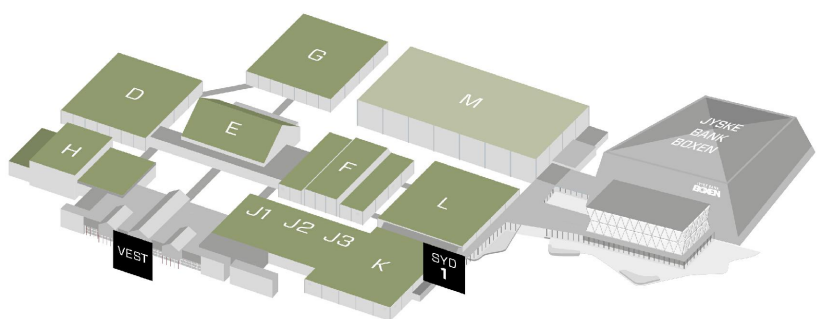

PORT
H: 298 cm.
B: 298 cm.

PORT
H: 450 cm.
B: 398 cm.

- K8300 GREENHOUSE - NATURE TO PEOPLE**
- * K8300 GASA GROUP
 - K8300 JEBJERG GARTNERI
 - * K8301 GARTNERIET THORUPLUND
 - * K8302 JEBJERG GARTNERI
 - K8303 GARTNERIET PKM
 - K8304 DANROSES
 - K8305 GARTNERIET SVEND NIELSEN
 - K8306 ELVIRA PLANTS
 - * K8307 GARTNERIET TVILLINGEGAARDEN
 - K8308 LØVEL GARTNERI
 - K8309 GARTNERIET LAMMEHAVE

HALL D: INTERIOR & LIFESTYLE
HALL E: TASTE
HALL F: INTERIOR ONE
HALL G: DINING
HALL H: INTERIOR & LIFESTYLE + FASHION

HALL J1+J2: INTERIOR & LIFESTYLE
HALL J3: INTERIOR + SOUVENIRS & GIFTS
HALL K: LIVING & GARDEN
HALL L: INTERIOR & LIGHTING
HALL M: EVENT

18. AUGUST - 21. AUGUST 2022

FORMLAND

NORDIC DESIGN COMMUNITY AUTUMN 22

HALL K
LIVING & GARDEN

Målforhold : 1 : 300
 Revideret : 26.02.22
 Tegn. af : MLH / PWT