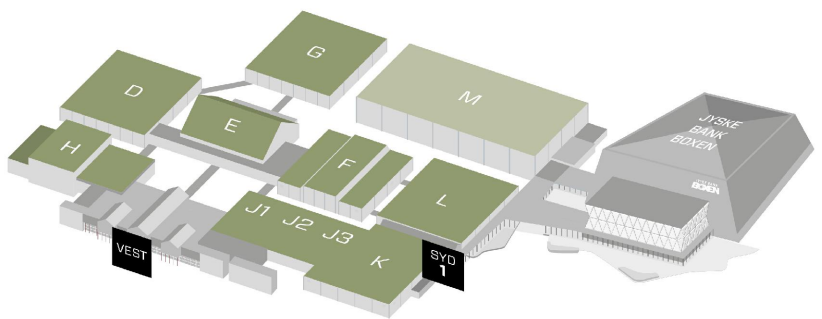

**ENTRANCE WEST**

**NEW TASTE:**

- 4401 SOUTH
- \* 4402 MELLOW COPENHAGEN
- \* 4403 SØGAARDS BRYGHUS
- \* 4404 NEWSALE EMBALLAGE
- 4405 NORDIC SNAILS
- \* 4406 BORNHOLM SPIRIT
- \* 4407 SOTA PÄRLANS KONFEKTYR
- 4408 FANGST

**HALL D:** INTERIOR & LIFESTYLE  
**HALL E:** TASTE  
**HALL F:** INTERIOR ONE  
**HALL G:** DINNING  
**HALL H:** INTERIOR & LIFESTYLE + FASHION

**HALL J1+J2:** INTERIOR & LIFESTYLE  
**HALL J3:** INTERIOR + SOUVENIRS & GIFTS  
**HALL K:** LIVING & GARDEN  
**HALL L:** INTERIOR & LIGHTING  
**HALL M:** EVENT