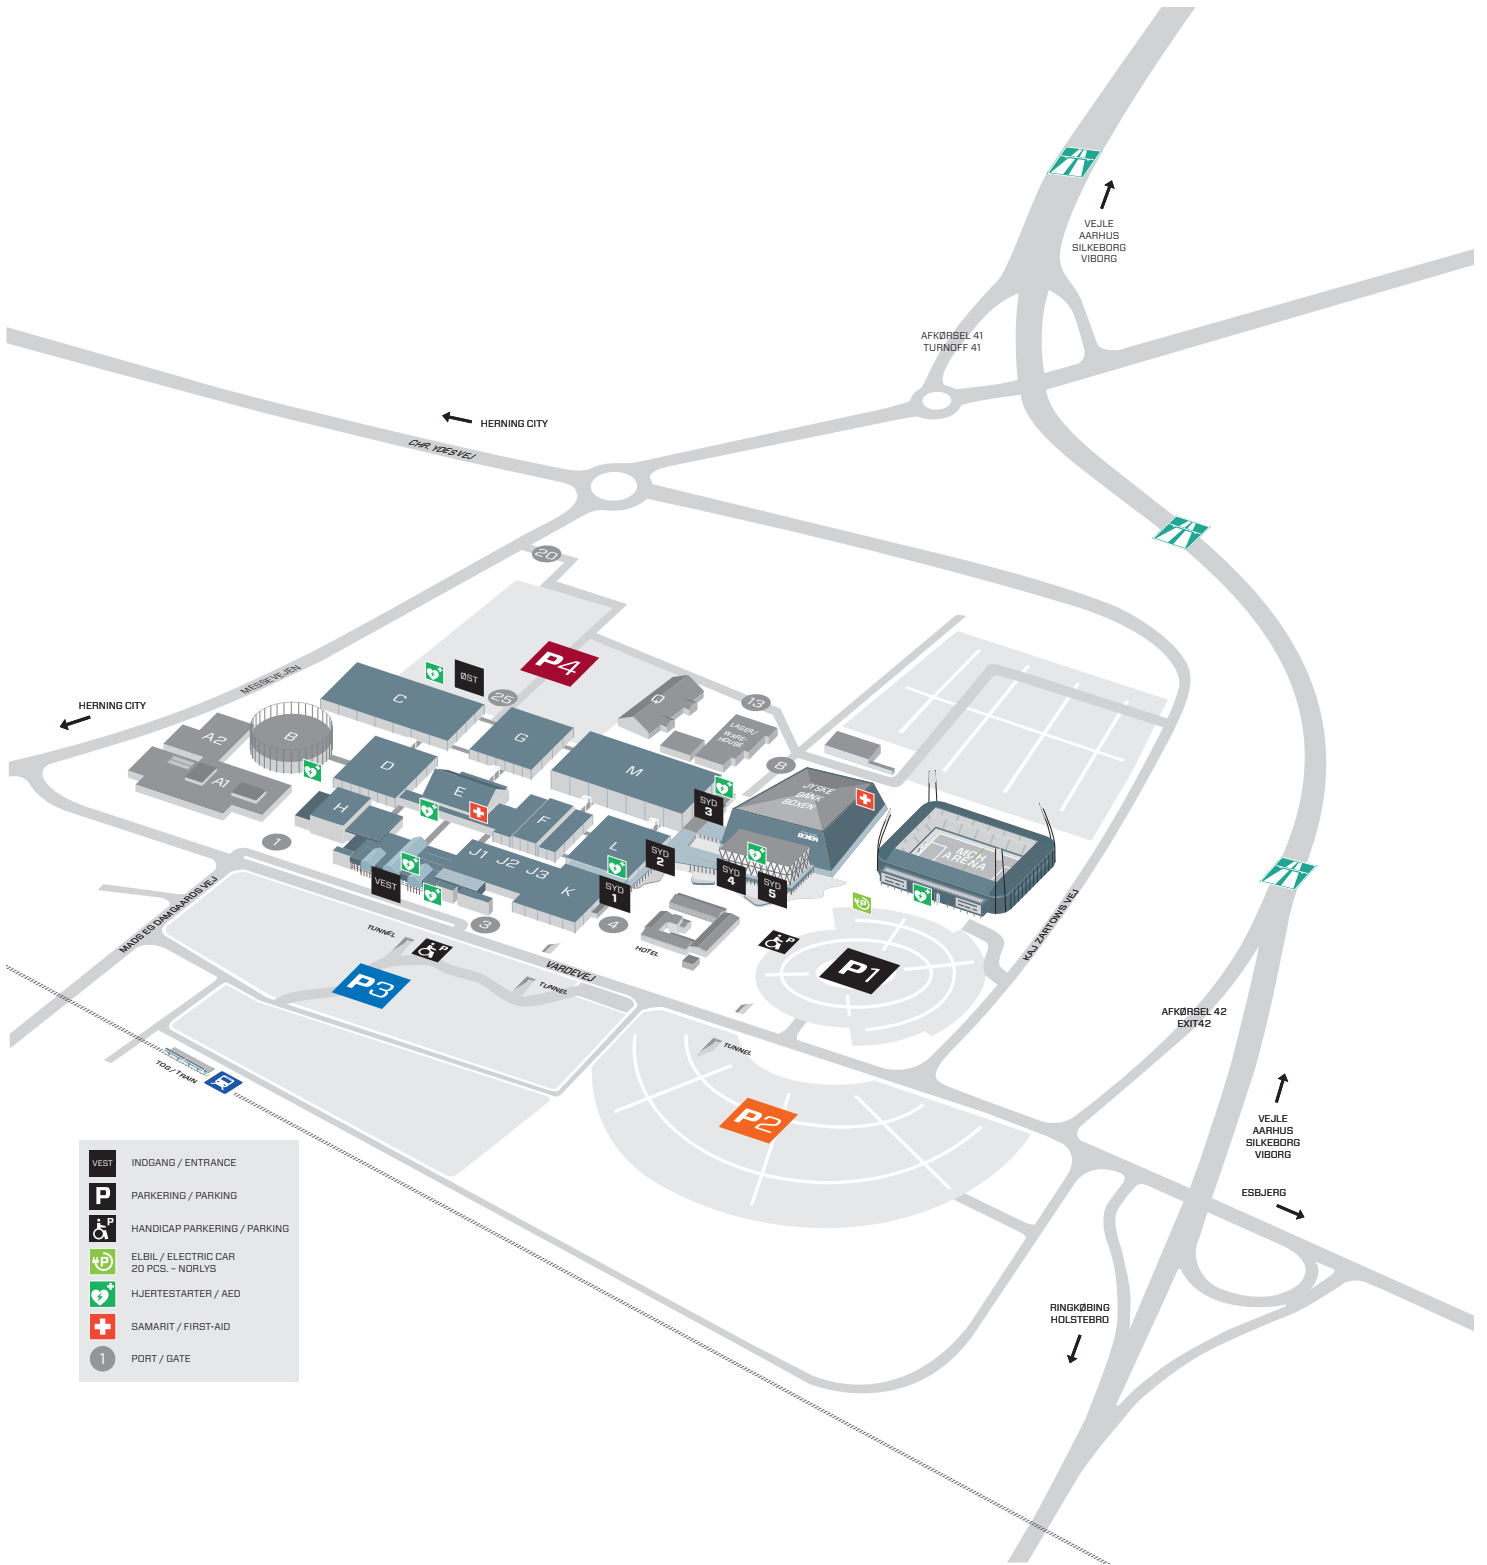

OVERSIGTSKORT/ OVERVIEW MAP

OPLEVELSER FOR ALLE
Siden 1954

VEST	INDGANG / ENTRANCE
P	PARKERING / PARKING
♿	HANDICAP PARKERING / PARKING
⚡	ELBIL / ELECTRIC CAR 20 PCS. - NØRLYS
🚑	HJERTESTARTER / AED
+	SAMARIT / FIRST-AID
1	PORT / GATE